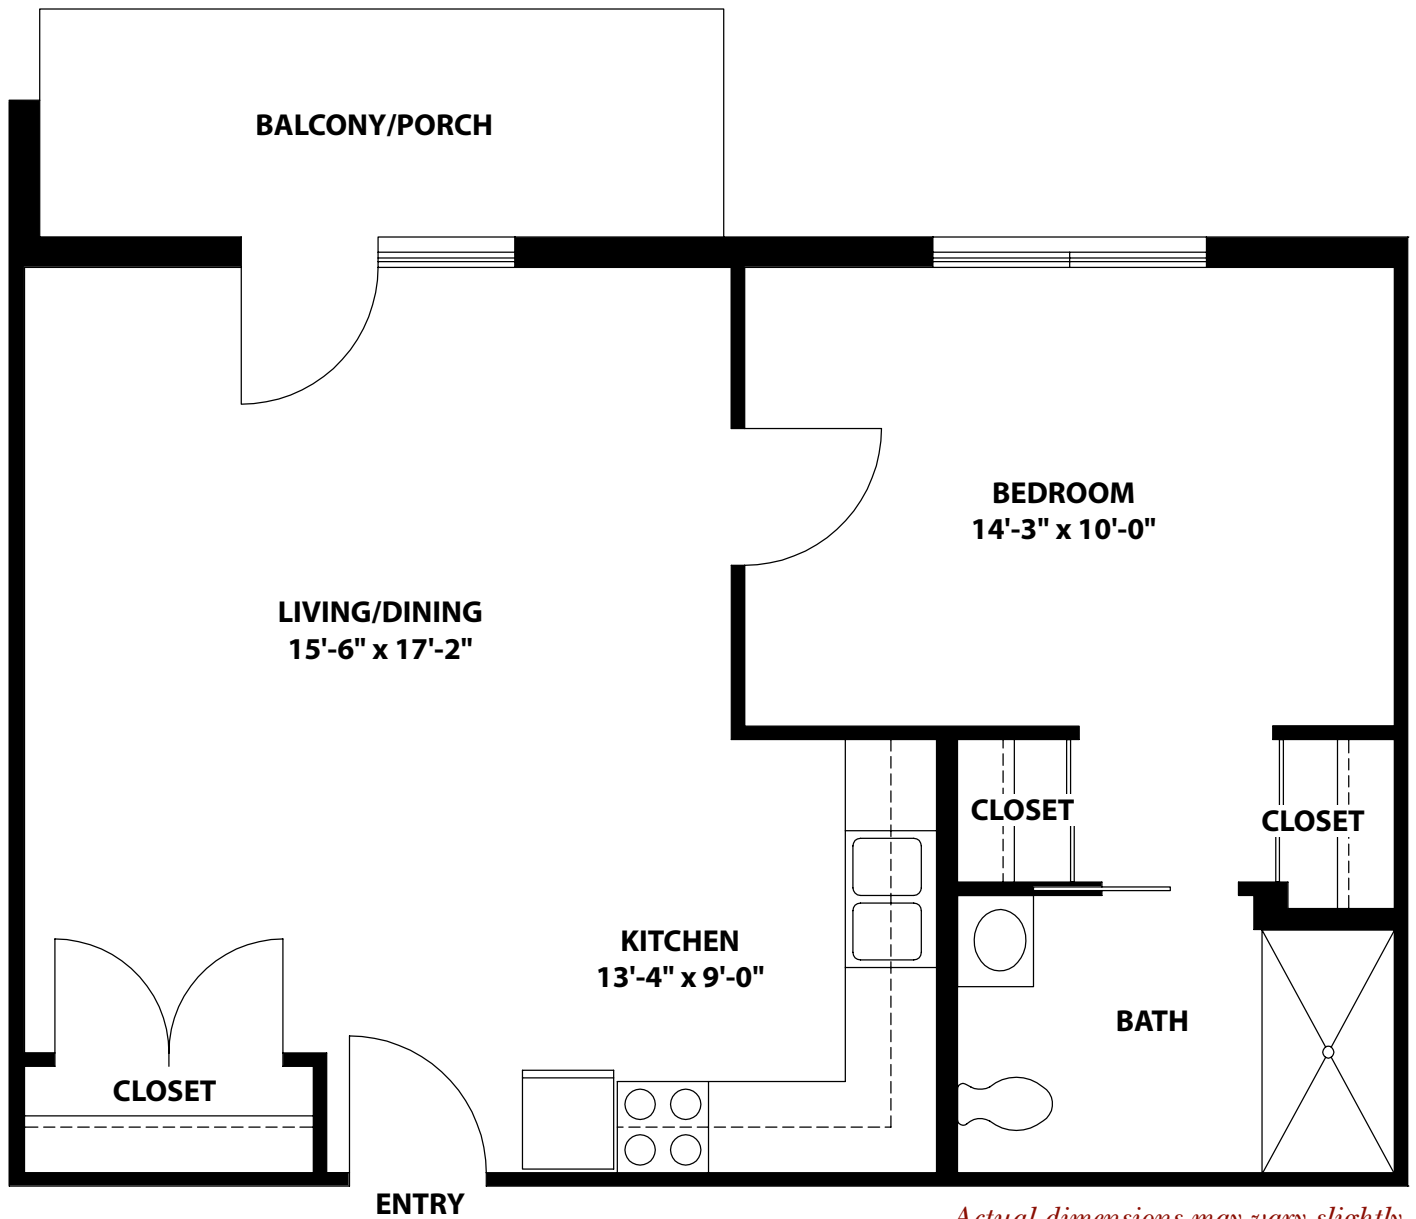

**ARBOR
TRACE**
EXCEPTIONAL SENIOR LIVING

Cherry Blossom Assisted Living Suite

Actual dimensions may vary slightly.

**ARBOR
TRACE**
EXCEPTIONAL SENIOR LIVING

Dogwood Assisted Living Suite

Actual dimensions may vary slightly.

**ARBOR
TRACE**
EXCEPTIONAL SENIOR LIVING

Magnolia Assisted Living Suite

Actual dimensions may vary slightly.